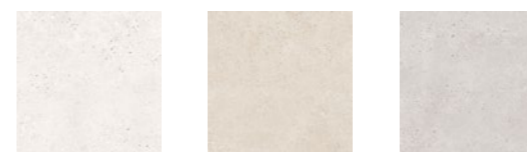

levin white levin almond levin pearl

FORMATOS DISPONIBLES | AVAILABLE SIZE

45x45
± 8,8mm